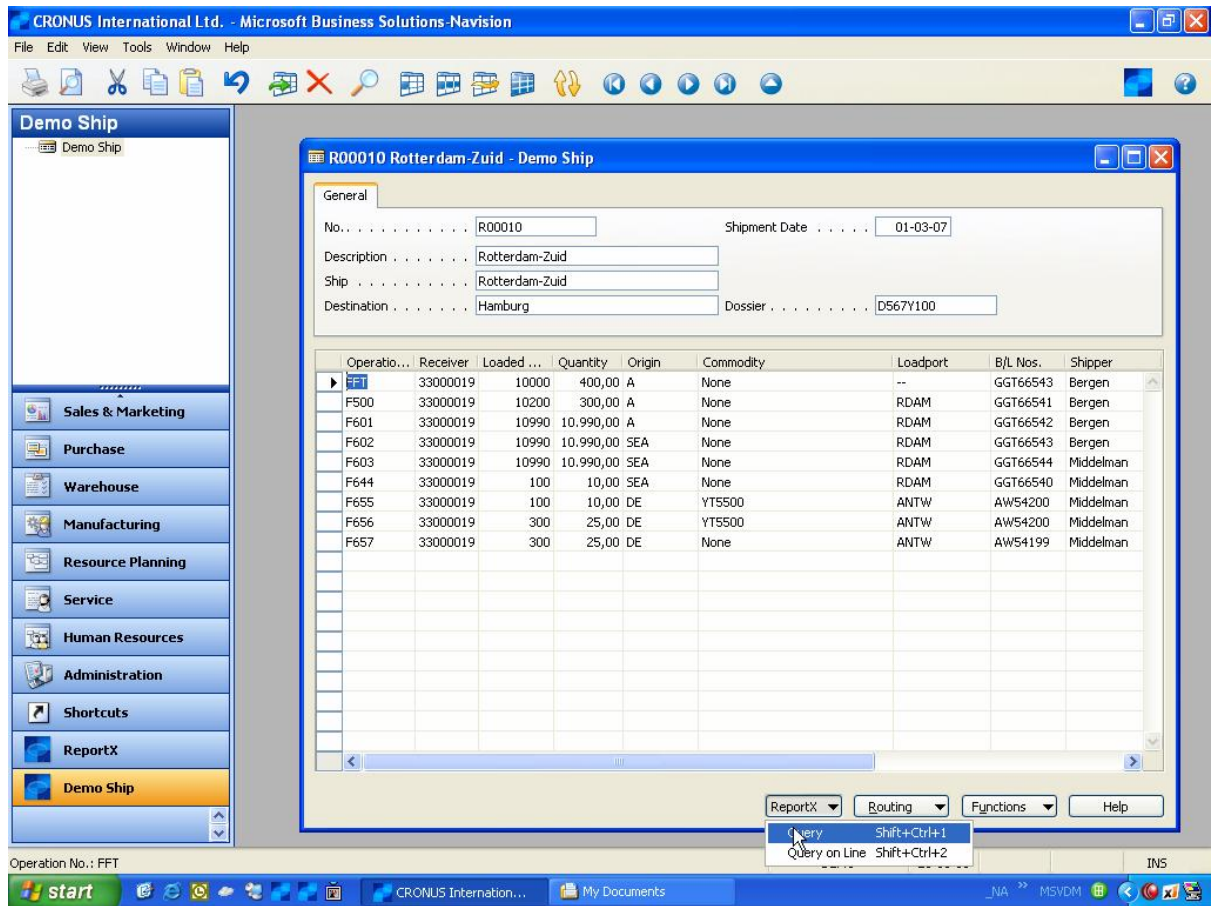

---

1. Overview	3
Screenshots.....	3
▪ Figure 1.....	3
▪ Figure 2.....	4

1. Overview

Screenshots

Figure 1