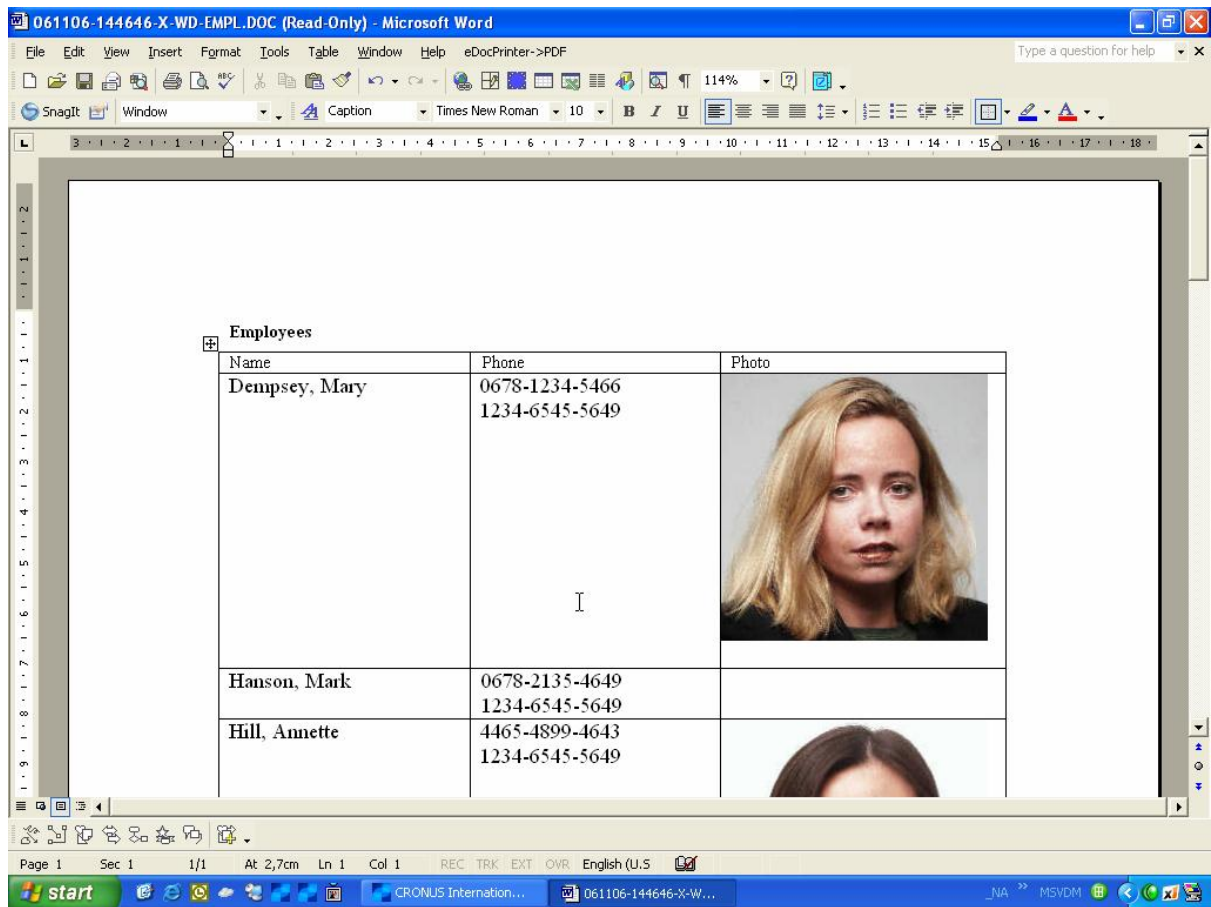

## Employee list with pictures

A horizontal banner with a dark blue background. The word "Overview" is written in a large, white, sans-serif font, centered on a lighter blue horizontal band that runs across the middle of the banner.

## Screenshots

Figure 1

Figure 2

Figure 3