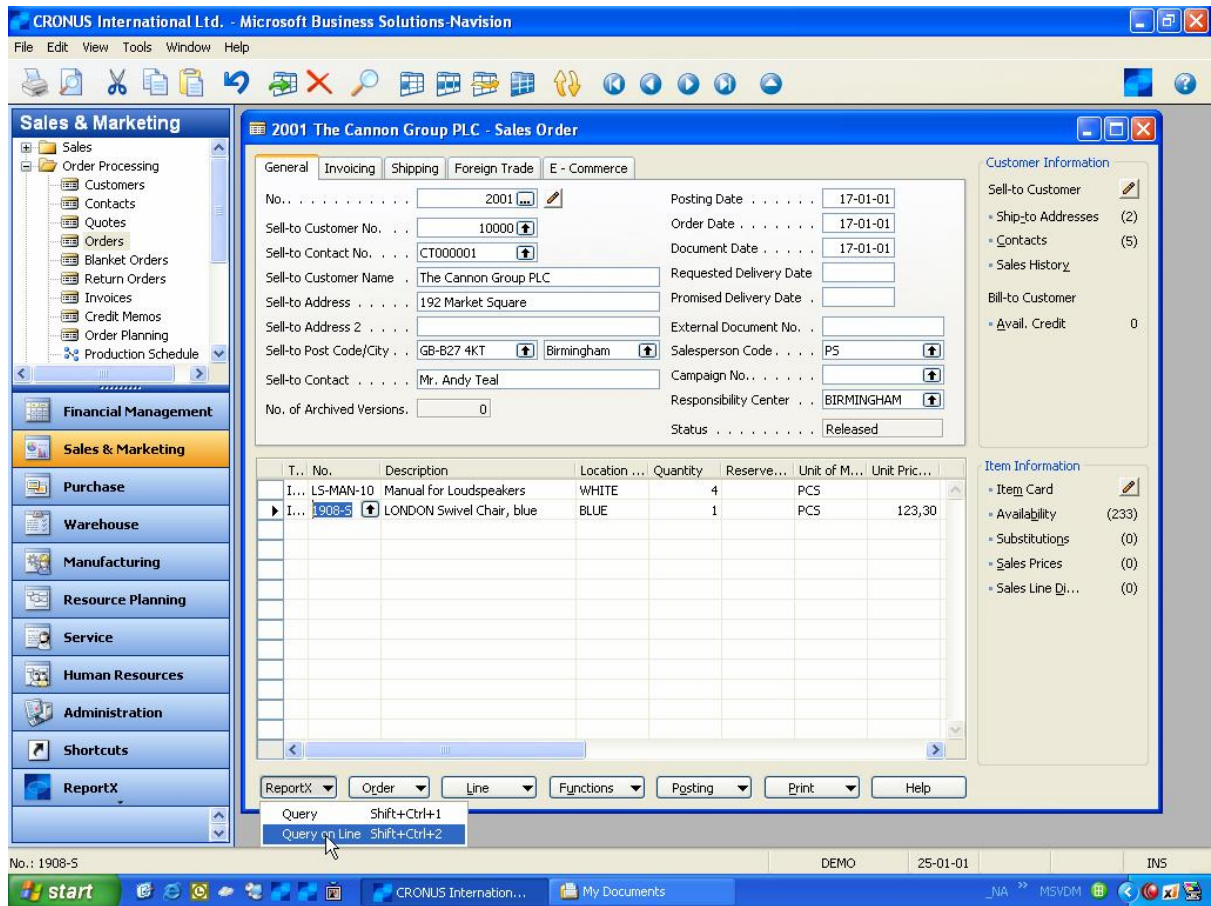

---

1. Overview	3
Screenshots.....	3
▪ Figure 1.....	3
▪ Figure 2.....	4
▪ Figure 3.....	5

1. Overview

Screenshots

Figure 1